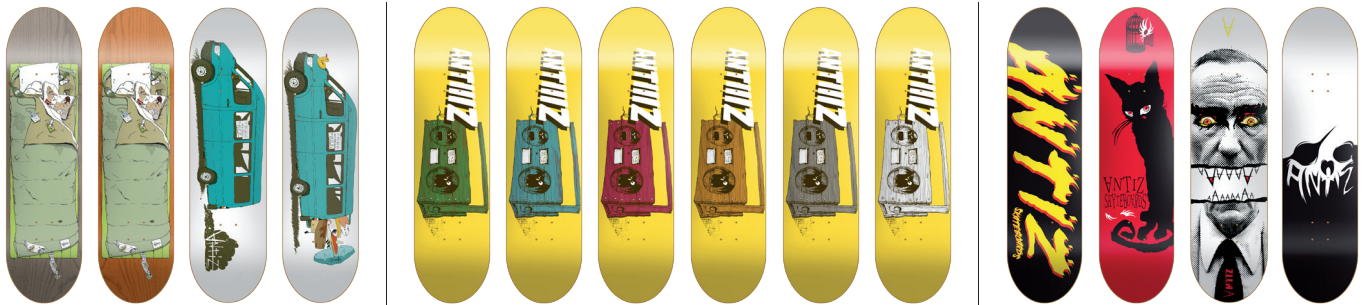

WET DREAMS 8,125 X 31,5 8,375 X 32
WET DREAMS 7,9 X 31,375
SPRINTER 8 X 31,44 8,3 X 32
POINT BREAK 8,125 X 31,5 8,25 X 31,75 8,4 X 32
GETTHO(WL) GREEN 7,5 X 31,25
GETTHO(WL) TURQUOISE 7,5 X 31,25 7,875 X 31,375
GETTHO(WL) SCARLET 7,6 X 31,25
GETTHO(WL) ORANGE 7,6 X 31,25
GETTHO(WL) BROWN 7,6 X 31,25 8 X 31,625
GETTHO(WL) WHITE 7,75 X 31,44
IN FLAMES 8,2 X 31,625
FURRY PUSSY RED 8,4 X 32
POLITICS 8,2 X 31,625
PIRATE FLAG 8,4 X 32